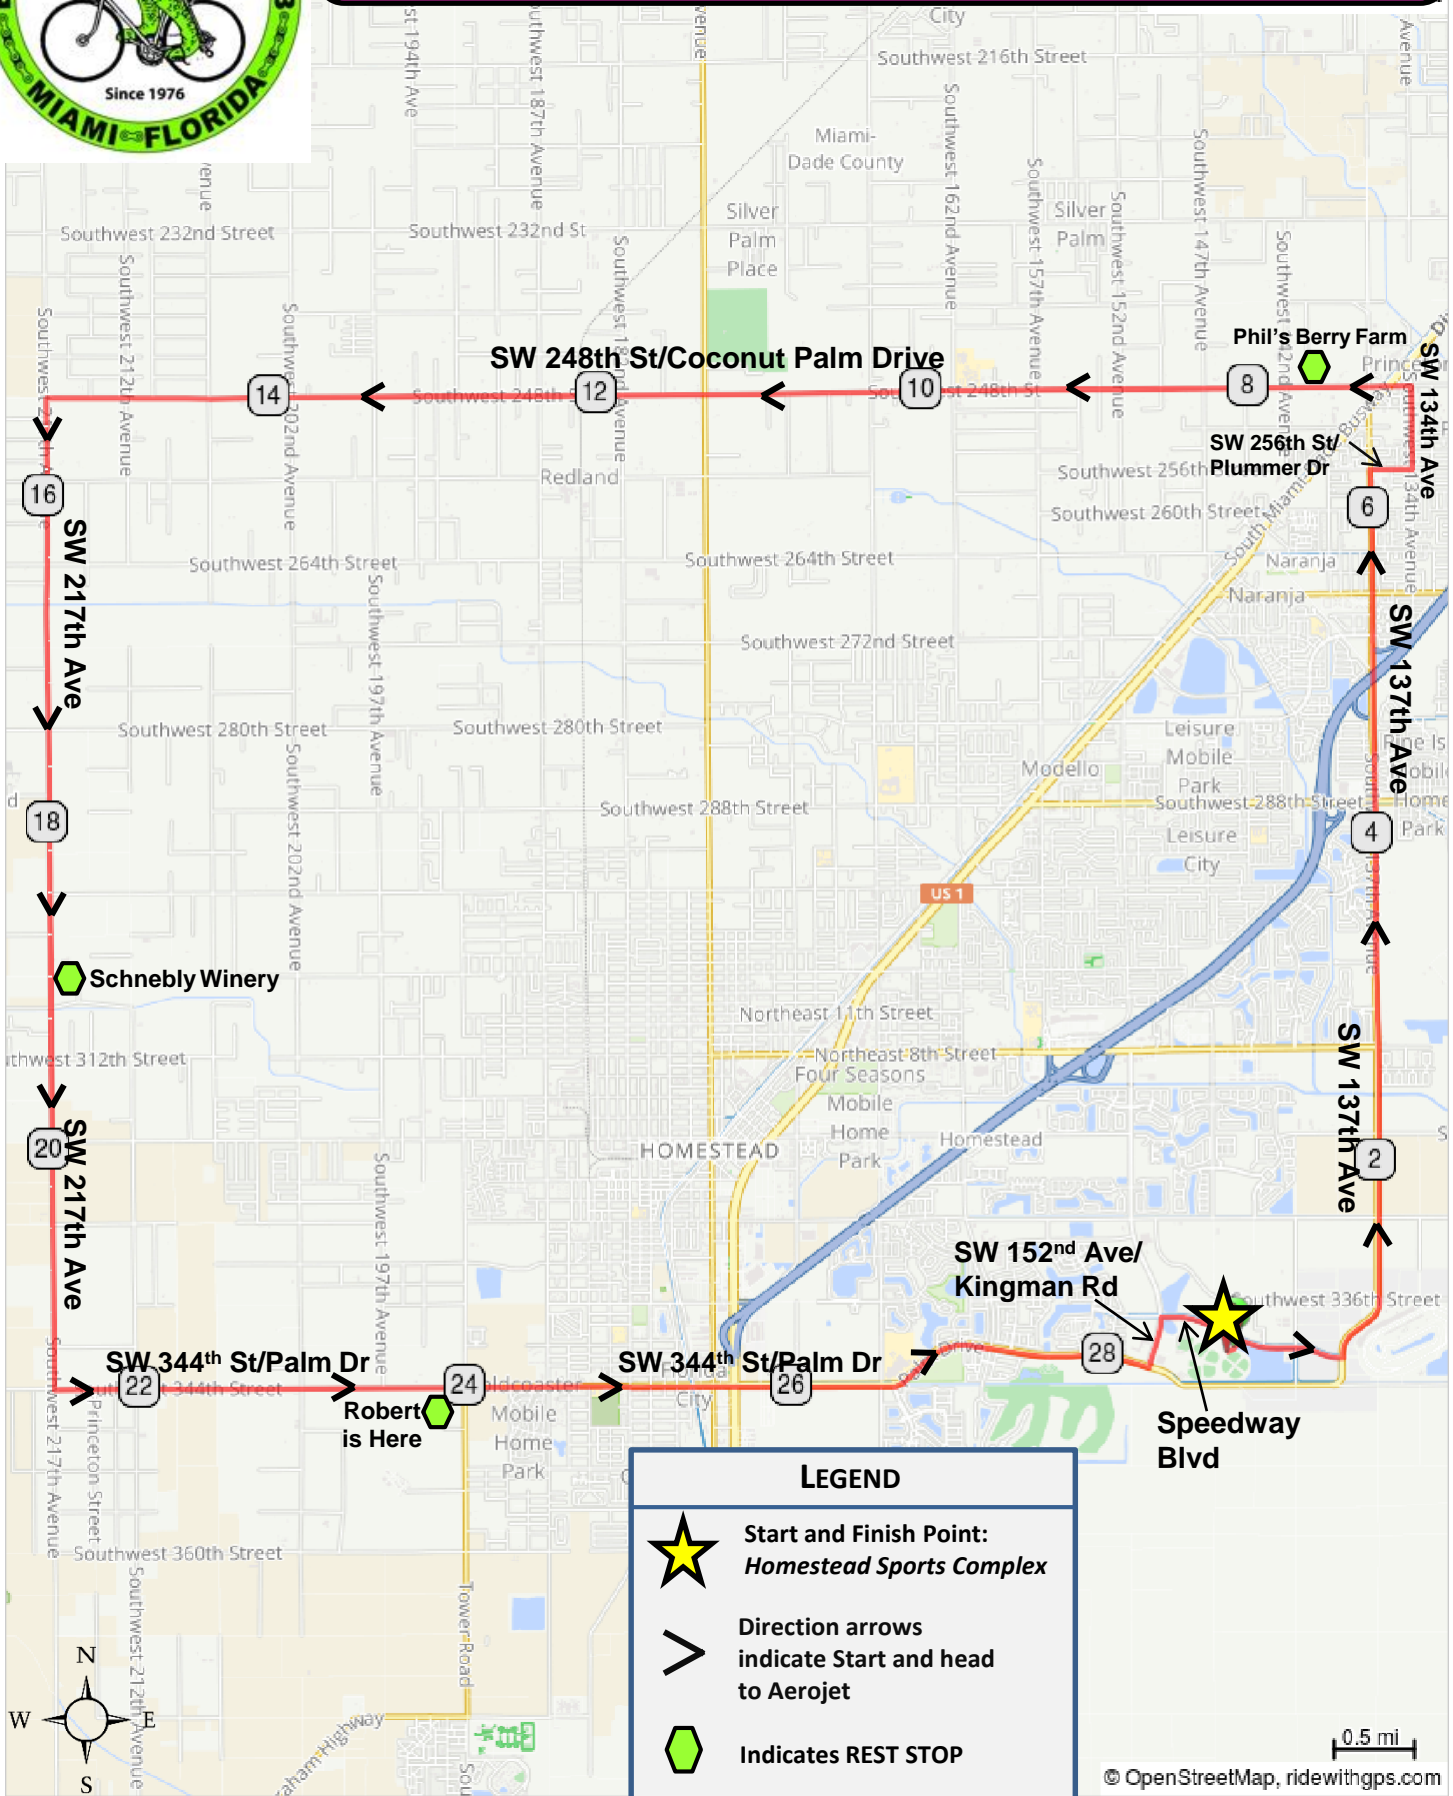

**Everglades Bicycle Club 2017 Snowbird 29 Mile Map**  
**SAG Number: (954) 348-8335**

2017 Snowbird 29\_Mile Route

Dist	Type	Note	Next
0.0		Start of route	0.1
0.1		Right onto Speedway Blvd	0.7
0.7		Left to stay on 137th Ave/ Speedway Blvd	5.5
6.2		Right onto SW 256th St/Plummer Dr	0.3
6.5		Left onto SW 134th Ave/Bayview St	0.5
7.0		Left onto SW 248th St/Coconut Palm Dr	0.6
7.6		REST STOP - Phil's Berry Farm on the Right 13955 SW 248th St., Homestead FL 33032	0.0
7.6		Continue on SW248th St/Coconut Drive Exit Rest Stop by turning right onto SW 248th St/Coconut Palm Drive	7.8

7.6 miles. +17/-10 feet

Dist	Type	Note	Next
15.4		Left onto SW 217th Ave/Loveland Dr	3.5
18.9		REST STOP - Schnebly Winery & Brewery on the Left 30205 SW 217th Ave, Homestead, FL 33030	0.0
18.9		Continue on SW 217th Ave/Loveland Drive Exit Rest Stop by turning Left onto SW 217th Ave/Loveland Drive	2.6
21.5		Left onto SW 344th St/W Palm Dr	2.5
24.0		REST STOP - Robert is Here: EBC will be located just south of Robert's on SW 192 Ave 19200 SW 344th St, Homestead, FL 33030	0.0

16.4 miles. +8/-11 feet

Dist	Type	Note	Next
24.0		Exit Rest Stop by heading North on 192nd Ave and then East onto SW 344th St/Palm Dr	0.5
24.5		Continue onto SW 344th St/W Palm Dr	3.8
28.3		Left onto SW 152nd Ave/Kingman Rd	0.3
28.6		Right onto Speedway Blvd	0.5
29.1		Right into Homestead Sports Complex	0.1
29.2		End of route	0.0

5.2 miles. +1/-2 feet