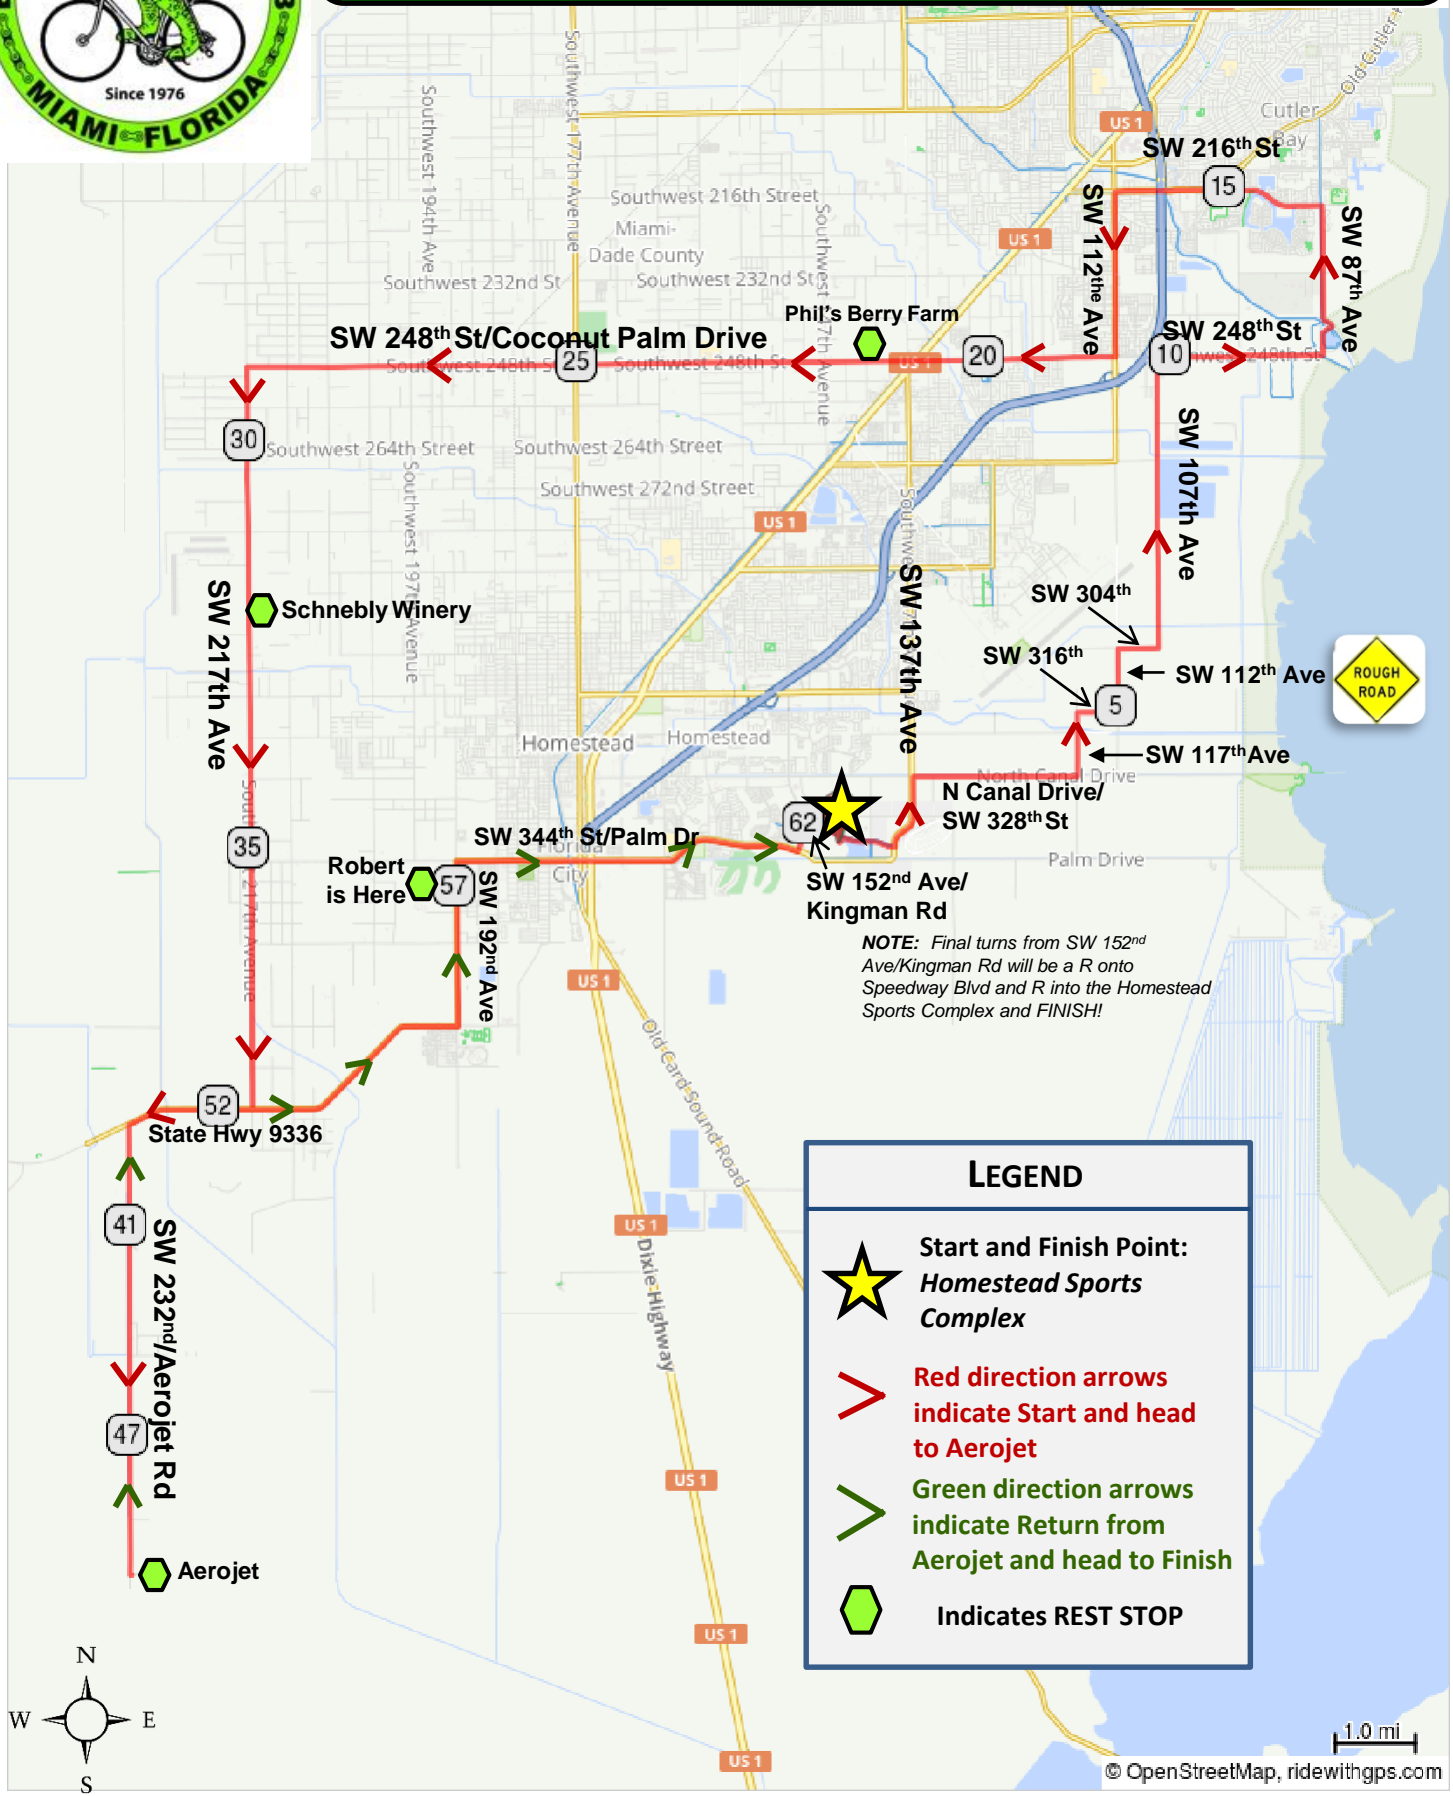

### LEGEND

- ★ Start and Finish Point: Homestead Sports Complex
- Red direction arrows indicate Start and head to Aerojet
- Green direction arrows indicate Return from Aerojet and head to Finish
- ⬡ Indicates REST STOP

*NOTE: Final turns from SW 152nd Ave/Kingman Rd will be a R onto Speedway Blvd and R into the Homestead Sports Complex and FINISH!*

1.0 mi

2017 Snowbird 63\_Mile Route

Dist	Type	Note	Next
0.0		Start of route	0.1
0.1		Right onto Speedway Blvd	0.7
0.7		Left onto SW 137th Ave/Speedway Blvd	0.9
1.7		Right onto SW 328th St/N Canal Dr	2.0
3.7		Left onto SW 117th Ave/Colonial Rd	0.8
4.5		Right onto SW 316th St	0.5
5.0		Left onto SW 112th Ave CAUTION - ROUGH ROAD	0.8
5.7		Right onto SW 304th St	0.5
6.2		SW 304th St turns left and becomes SW 107th Ave	3.6

15.1 miles. +34/-29 feet

Dist	Type	Note	Next
21.3		Continue on SW 248th St/Coconut Palm Dr Exit Rest Stop by turning Right (WEST) onto SW 248th St/Coconut Palm Drive	7.8
29.1		Left onto SW 217th Ave/Loveland Dr	3.5
32.5		REST STOP - Schnebly Winery & Brewery on Left 30205 SW 217th Ave, Homestead, FL 33030	0.0
32.6		Continue SW 217th Ave/Loveland Drive Exit Rest Stop by turning Left (SOUTH) onto SW 217th Ave/Loveland Dr	5.6
38.2		Right onto State Hwy 9336	1.6
39.7		Left onto SW 232nd Ave/Aerojet Rd	5.5

17.6 miles. +15/-12 feet

Dist	Type	Note	Next
57.3	➔	Right onto SW 344th St/W Palm Dr Exit Rest Stop by turn Left onto 192nd Ave and prepare to turn Right (EAST) onto SW 344th St	4.3
61.6	➡	Left onto SW 152nd Ave/Kingman Rd	0.3
62.0	➔	Right onto Speedway Blvd	0.5
62.5	➔	Right into Homestead Sports Complex	0.1
62.6	🏁	End of route	0.0