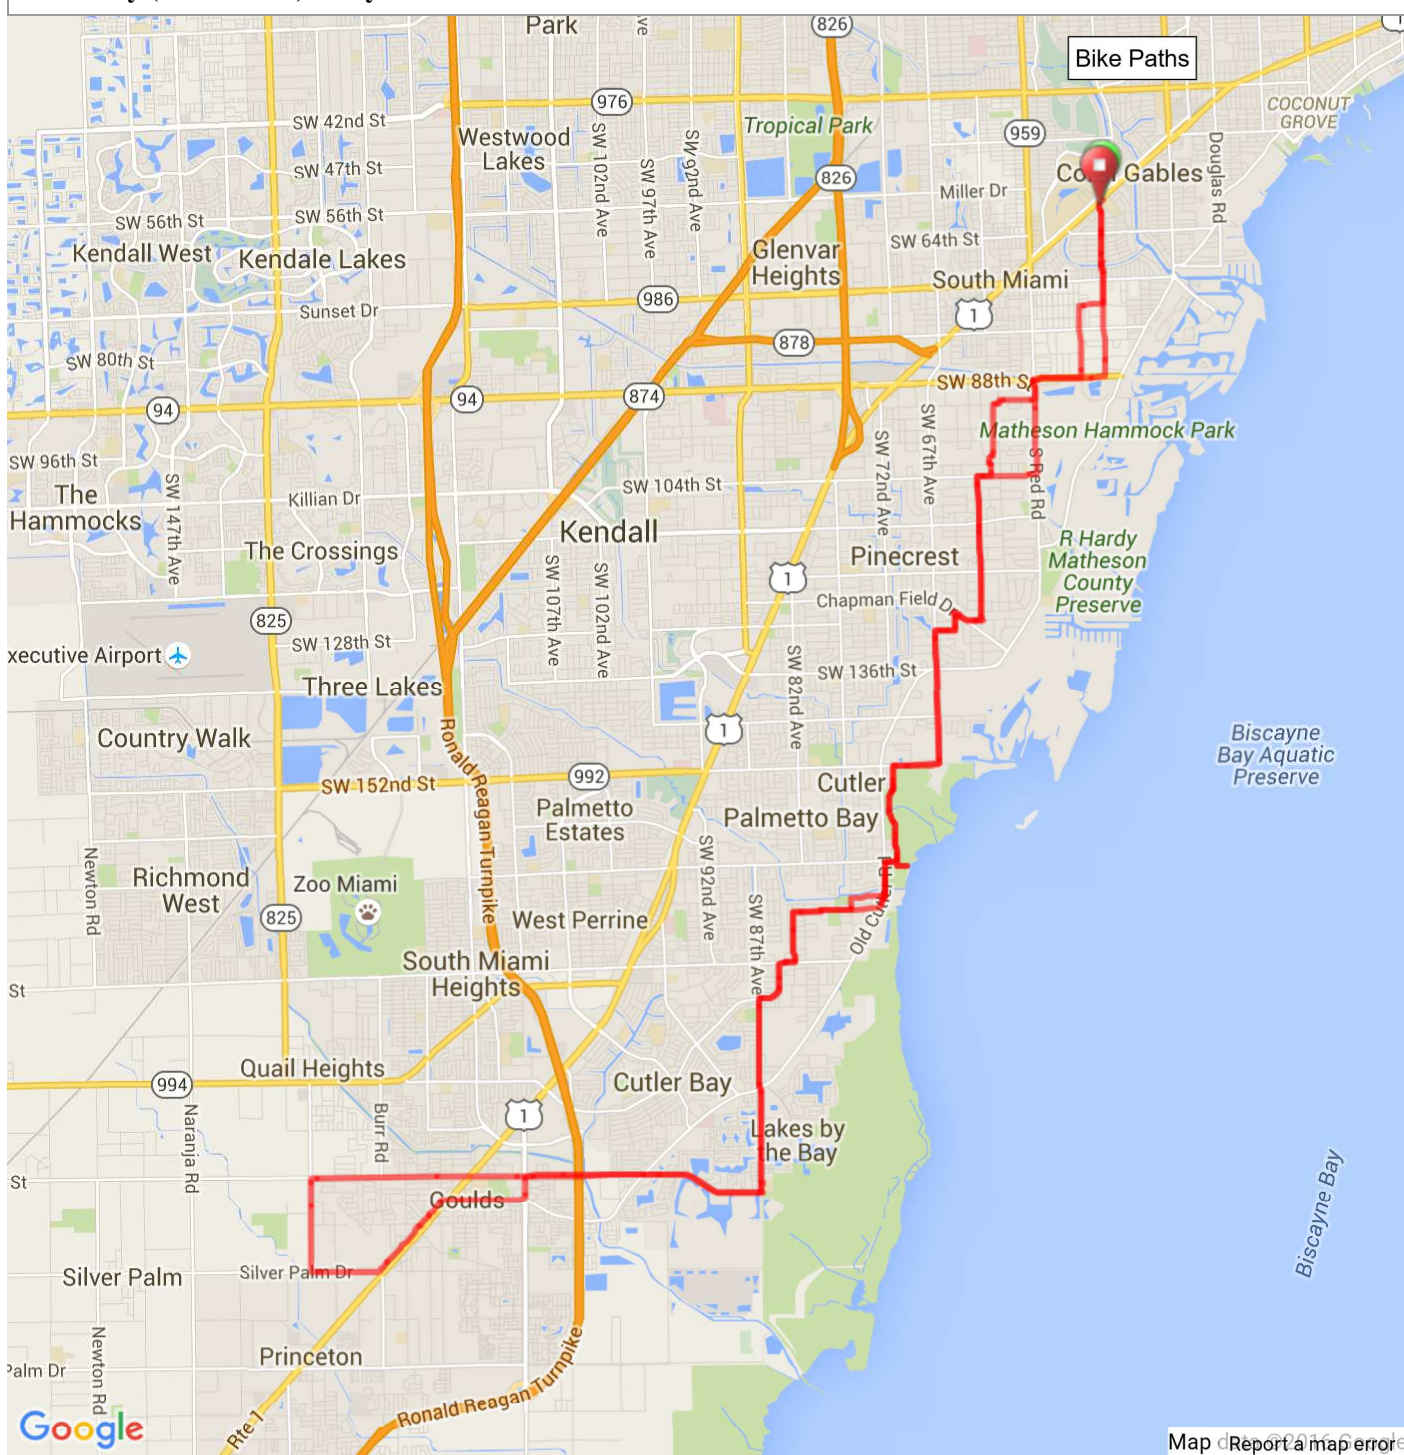

A-Cauley (16-18 MPH) Forty Miles from Ponce Middle School

41.3 mi, +216 /-215 ft

Ride With GPS · <https://ridewithgps.com>