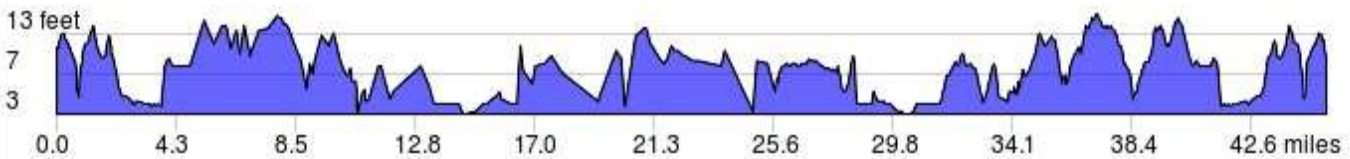

**A-Cauley (18-20 MPH) Forty-Five Miles from Ponce Middle S...**

45.3 mi, +192 /-193 ft

Ride With GPS · <https://ridewithgps.com>