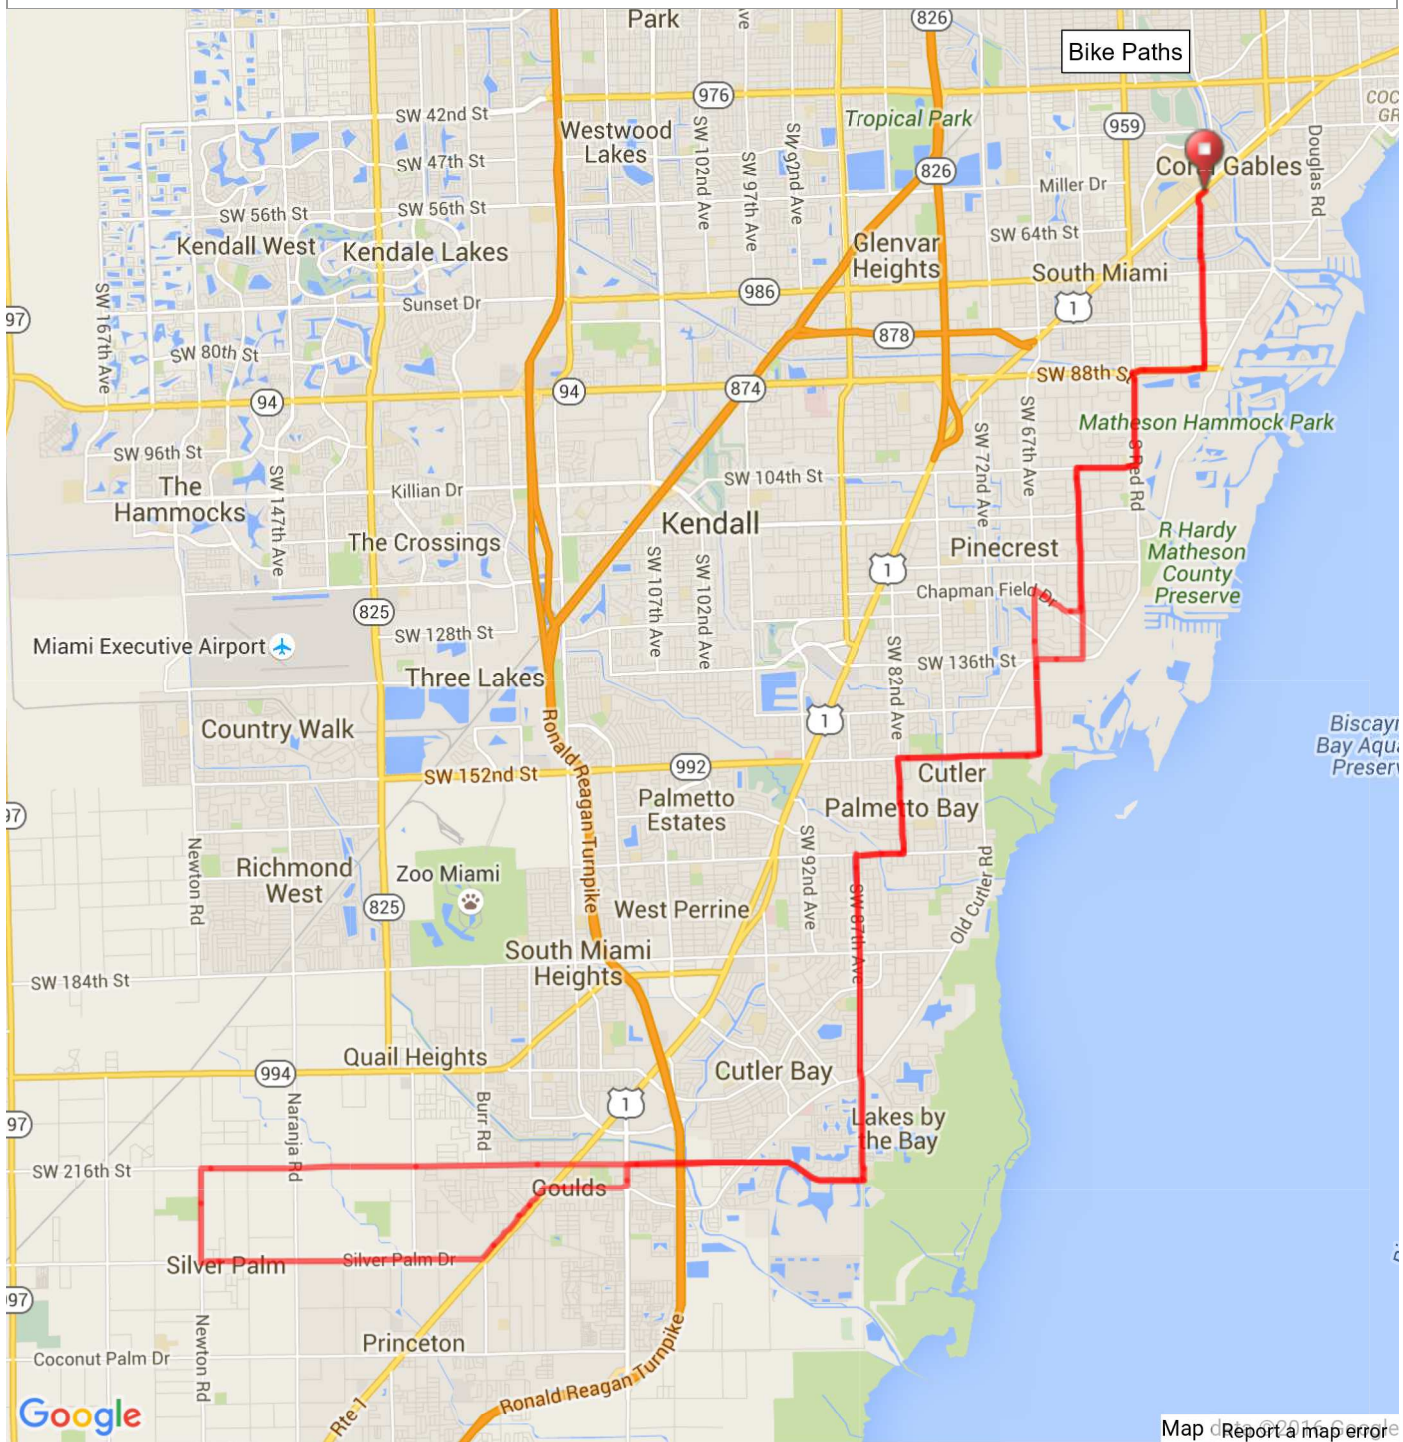

**A-Cauley (18-20 MPH) Forty-Five Miles from Ponce Middle S...**

45.3 mi, +192 /-193 ft

Ride With GPS · <https://ridewithgps.com>