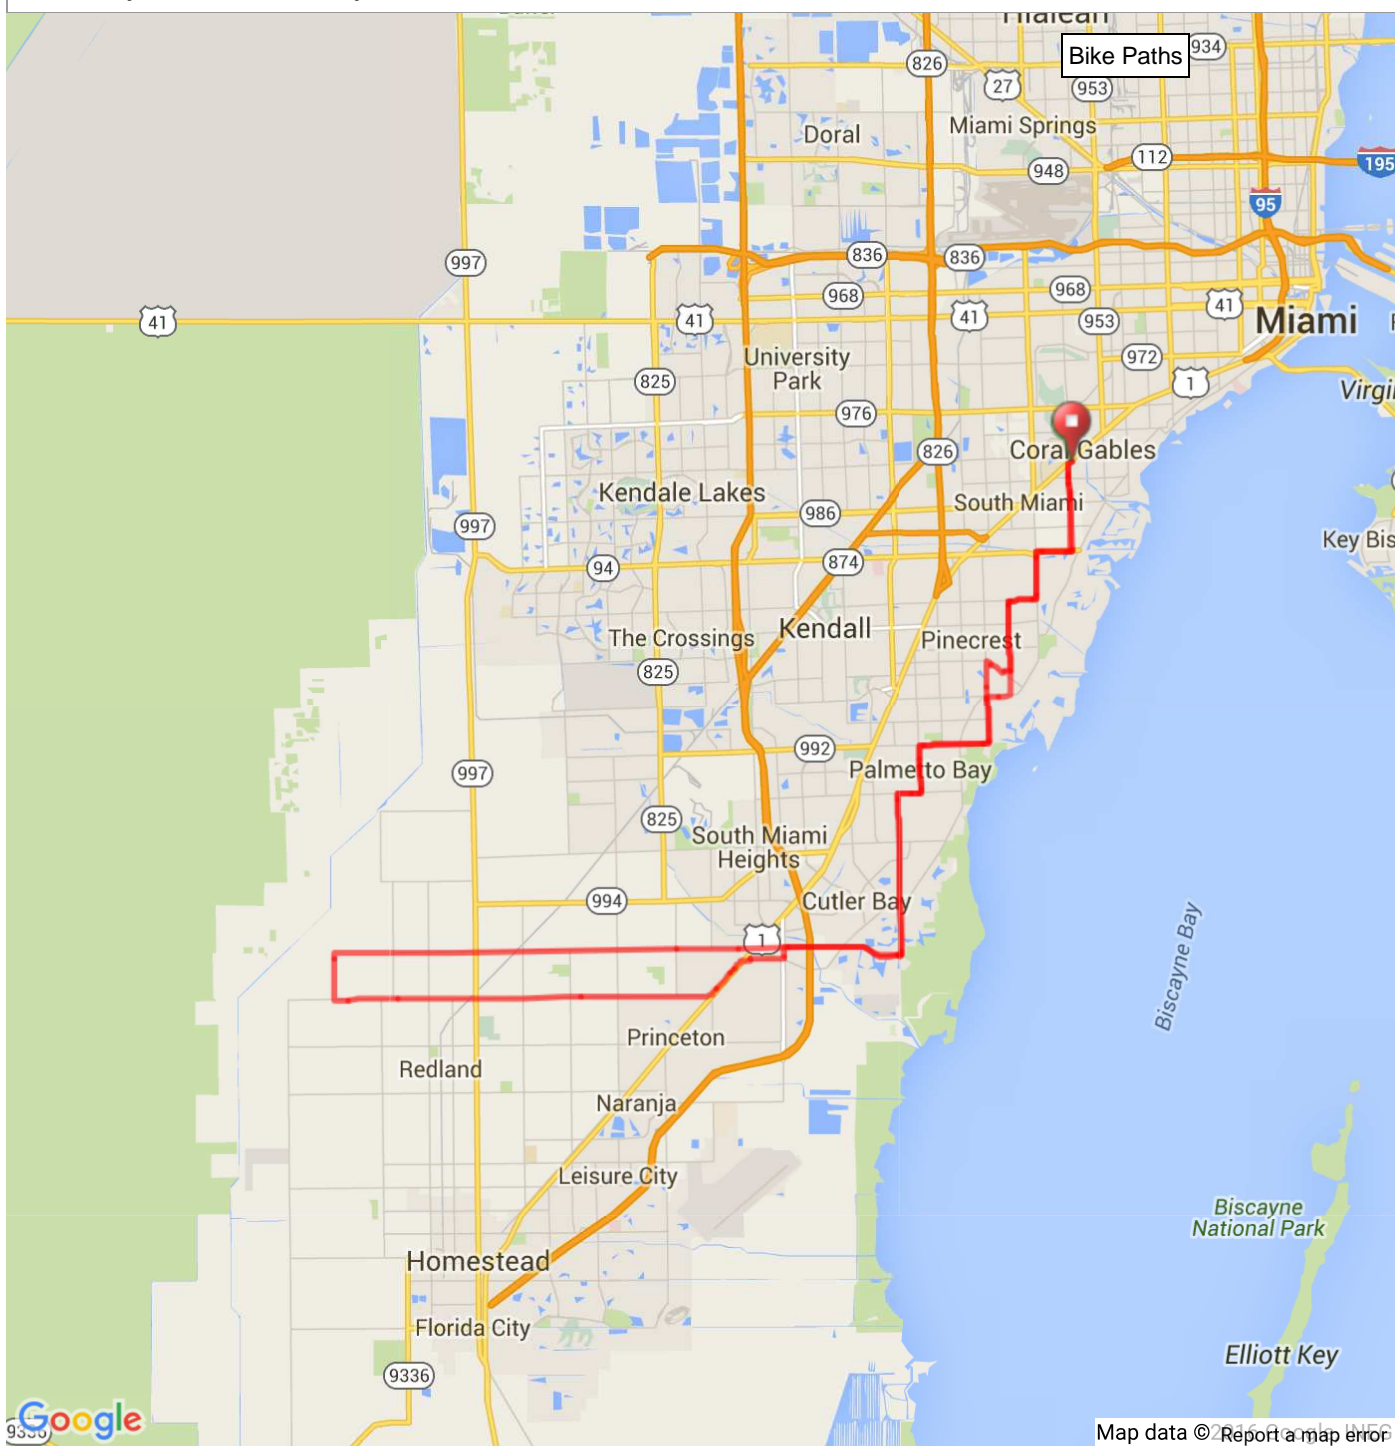

A-Cauley (20-22 MPH) Fifty-Five Miles from Ponce Middle S...

55.5 mi, +193 /-193 ft

Ride With GPS · <https://ridewithgps.com>