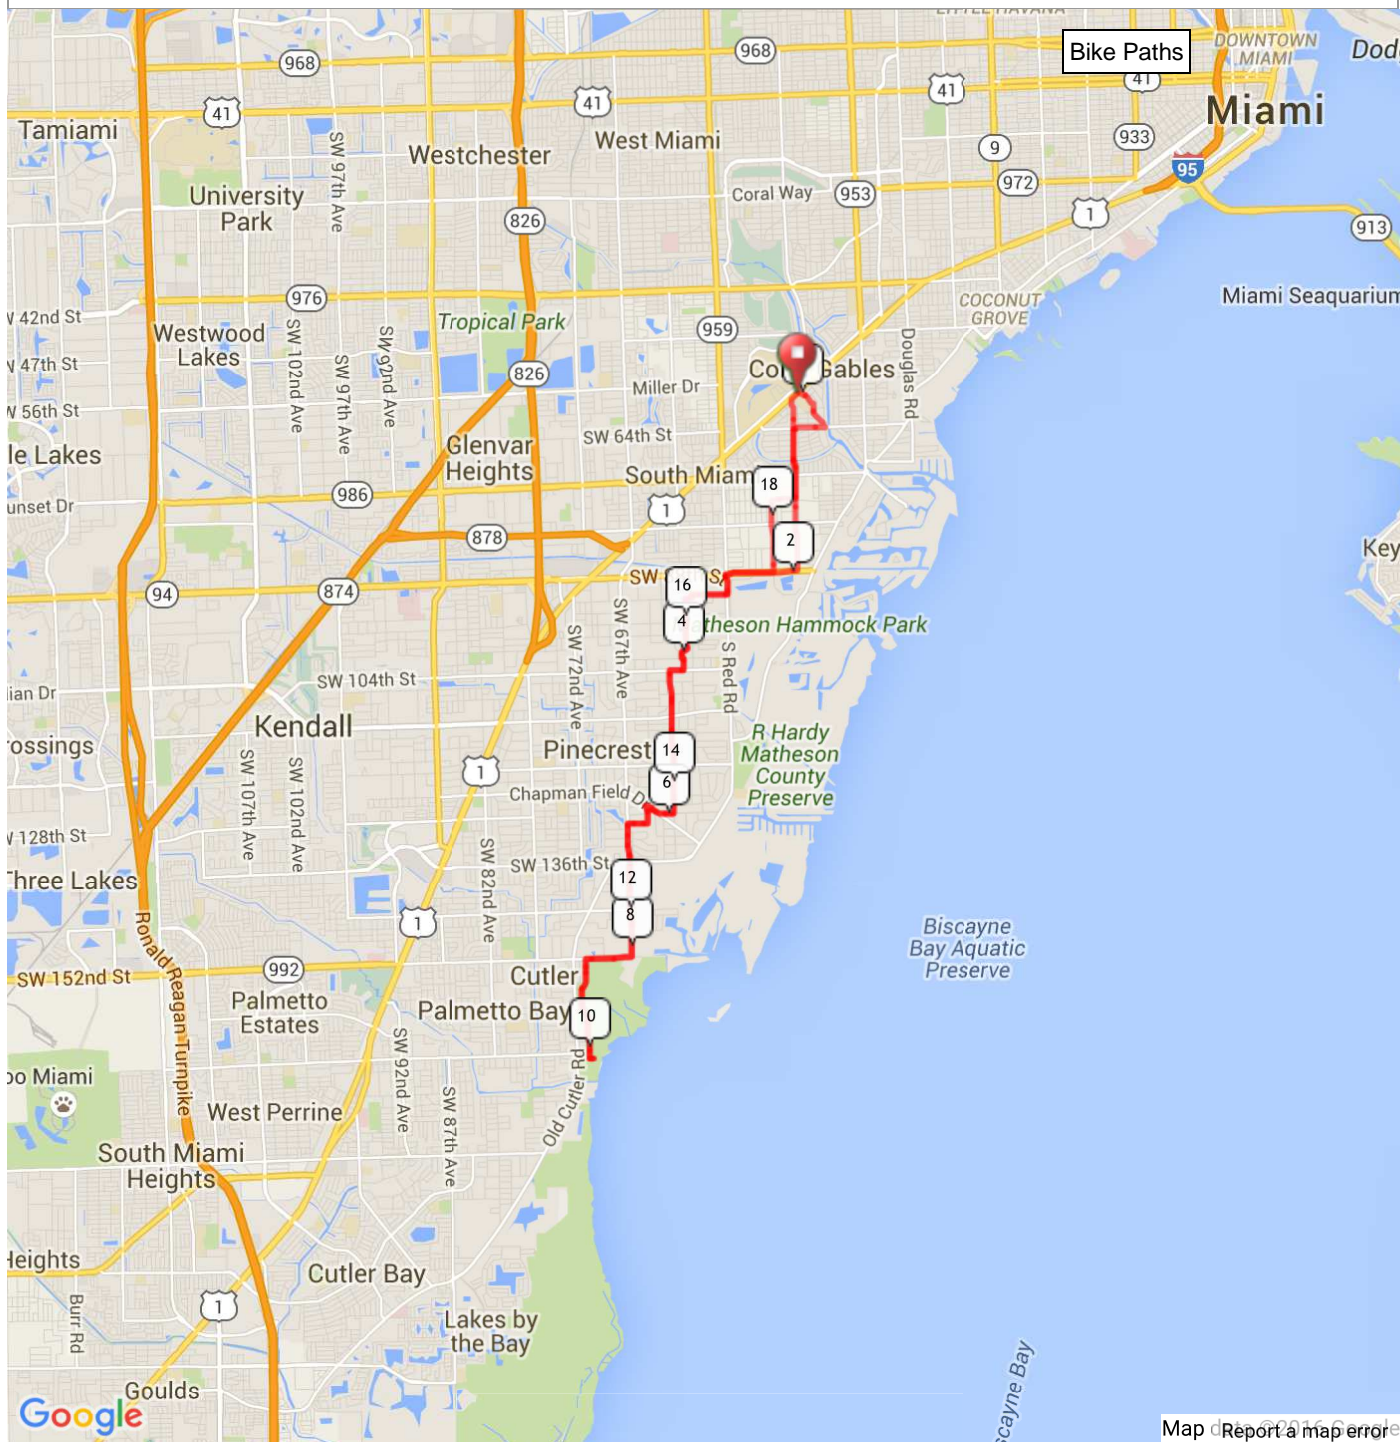

**A-Deering (14-16 MPH) Twenty Miles from Ponce Middle School** 20.0 mi, +112 /-112 ft

Ride With GPS · <https://ridewithgps.com>